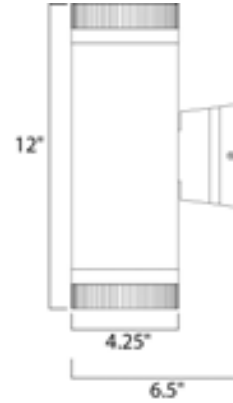

Lighting Your Life Since 1970

Product Specifications - 6112ABZ

Job Name:	Job Type:
Quantity:	Comments:

6112ABZ
Lightray 2-Light Wall Sconce

Finish
Architectural Bronze

Glass/Shade

Product Category
Outdoor Wall Mount

Measurements

Width	4.25"
Height	12.00"
Length	N/A
Extension	7"
Back Plate Width	N/A
Back Plate Height	N/A
HCO	4.37"
Min Overall Height	0.00"
Max Overall Height	N/A
Hanging Weight	2.21 lbs
Height Adjustable	N/A
Slope	N/A
Chain Length	N/A
Wire Length	N/A
Canopy Width	N/A
Canopy Height	N/A
Canopy Length	N/A

Shipping

Carton Weight	2.65 lbs
Carton Width	7"
Carton Height	14"
Carton Length	9"
Carton Cubic Feet	0.52
Master Pack	10
Master Pack Weight	26.46 lbs
Master Pack Width	19.09"
Master Pack Height	15.35"
Master Pack Length	35.43"
Master Cubic Feet	6.01
UPS Shippable	Yes