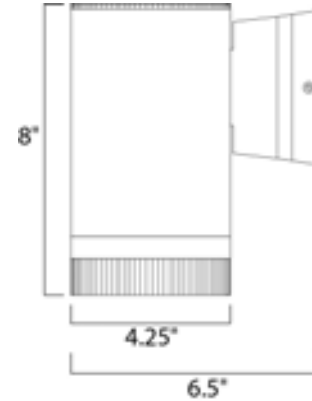

Lighting Your Life Since 1970

Product Specifications - 6110AL

Job Name:	Job Type:
Quantity:	Comments:

6110AL
Lightray 1-Light Wall Sconce

Finish

Brushed Aluminum

Glass/Shade

Product Category

Measurements

Width	4.25"
Height	8.00"
Length	N/A
Extension	7"
Back Plate Width	N/A
Back Plate Height	N/A
HCO	4.37"
Min Overall Height	0.00"
Max Overall Height	N/A
Hanging Weight	1.76 lbs
Height Adjustable	N/A
Slope	N/A
Chain Length	N/A
Wire Length	N/A
Canopy Width	N/A
Canopy Height	N/A
Canopy Length	N/A

Shipping

Carton Weight	2.21 lbs
Carton Width	7"
Carton Height	10"
Carton Length	9"
Carton Cubic Feet	0.38
Master Pack	10
Master Pack Weight	22.05 lbs
Master Pack Width	19.09"
Master Pack Height	11.42"
Master Pack Length	35.43"
Master Cubic Feet	4.47
UPS Shippable	Yes