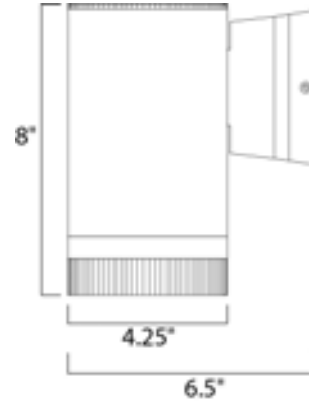

Lighting Your Life Since 1970

Product Specifications - 6110ABZ

Job Name:	Job Type:
Quantity:	Comments:

6110ABZ
Lightray 1-Light Wall Sconce

Finish
Architectural Bronze

Glass/Shade

Product Category
Outdoor Wall Mount

Measurements

Width	4.25"
Height	8.00"
Length	N/A
Extension	7"
Back Plate Width	N/A
Back Plate Height	N/A
HCO	4.37"
Min Overall Height	0.00"
Max Overall Height	N/A
Hanging Weight	1.76 lbs
Height Adjustable	N/A
Slope	N/A
Chain Length	N/A
Wire Length	N/A
Canopy Width	N/A
Canopy Height	N/A
Canopy Length	N/A

Shipping

Carton Weight	2.21 lbs
Carton Width	7"
Carton Height	10"
Carton Length	9"
Carton Cubic Feet	0.38
Master Pack	10
Master Pack Weight	22.05 lbs
Master Pack Width	19.09"
Master Pack Height	11.42"
Master Pack Length	35.43"
Master Cubic Feet	4.47
UPS Shippable	Yes