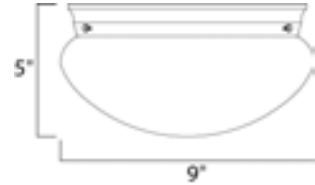

Lighting Your Life Since 1970

Product Specifications - 5885MRSN

Job Name:	Job Type:
Quantity:	Comments:

5885MRSN
Essentials 2-Light Flush Mount

Finish
Satin Nickel

Glass/Shade
Marble

Product Category
Flush Mount

Measurements

Width	9.00"
Height	5.00"
Length	N/A
Extension	N/A
Back Plate Width	N/A
Back Plate Height	N/A
HCO	N/A
Min Overall Height	0.00"
Max Overall Height	N/A
Hanging Weight	0.84 lbs
Height Adjustable	N/A
Slope	N/A
Chain Length	N/A
Wire Length	N/A
Canopy Width	N/A
Canopy Height	N/A
Canopy Length	N/A