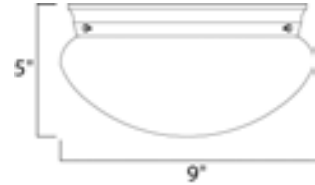

Lighting Your Life Since 1970

Product Specifications - 5885FTSN

Job Name:	Job Type:
Quantity:	Comments:

5885FTSN
Essentials 2-Light Flush Mount

Finish

Satin Nickel

Glass/Shade

Frosted

Measurements

Width	9.00"
Height	5.00"
Length	N/A
Extension	N/A
Back Plate Width	N/A
Back Plate Height	N/A
HCO	N/A
Min Overall Height	0.00"
Max Overall Height	N/A
Hanging Weight	2.58 lbs
Height Adjustable	N/A
Slope	N/A
Chain Length	N/A
Wire Length	N/A
Canopy Width	N/A
Canopy Height	N/A
Canopy Length	N/A