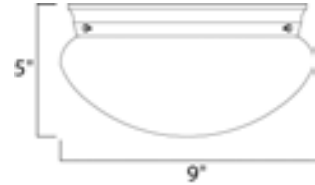

Finish

Oil Rubbed Bronze

Glass/Shade

Frosted

Product Category

Flush Mount

Lamping

Number of Bulbs	2
Light Type	Incandescent
Bulb Type	MB
Max Bulb Wattage	60
Max Fixture Wattage	120
Rated Life	±2,500 Hours
Rated Lumens	±1,344
Color Temp	±2,700 K
Bulb(s)	Not Included
Light Up/Down	N/A
Beam Spread	N/A
CRI	N/A
Photo Cell Included	N/A
Ballast/Driver/Transformer	No
Dimmable	Standard

Measurements

Width	9.00"
Height	5.00"
Length	N/A
Extension	N/A
Back Plate Width	N/A
Back Plate Height	N/A
HCO	N/A
Min Overall Height	0.00"
Max Overall Height	N/A
Hanging Weight	2.20 lbs
Height Adjustable	N/A
Slope	N/A
Chain Length	N/A
Wire Length	N/A
Canopy Width	N/A
Canopy Height	N/A
Canopy Length	N/A

Shipping

Carton Weight	3.24 lbs
Carton Width	11"
Carton Height	6"
Carton Length	11"
Carton Cubic Feet	0.48
Master Pack	8
Master Pack Weight	29.23 lbs
Master Pack Width	23.62"
Master Pack Height	13.78"
Master Pack Length	23.62"
Master Cubic Feet	4.45
UPS Shippable	Yes

Certification

Safety Rating	Dry
Energy Star	No
CA Title 24	No
CA Title 20	No
ADA	No
Dark Sky	N/A

Other

UPC Code	783209112858
Shades Included	N/A
Crystals Included	N/A
Diffuser Included	N/A
Conversion Kit	N/A
Material	Iron

Equivalents

Incandescent Watts	N/A
Fluorescent Watts	N/A

Maxim Lighting International and all designs, logos and images © 2015 Maxim Lighting International. All Rights Reserved. Maxim Lighting International reserves the right, at any time, to make changes in the design and/or construction of the product including the discontinuation of product without prior notice. Color may vary from what is pictured above due to limitations inherent to photographic processes.

Always consult a qualified, licensed electrician before installation of any product weighing 35 pounds or more. We recommend that a qualified, licensed electrician do the installation. Always install to a mechanically sound structure.