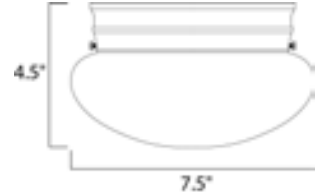

Finish

Oil Rubbed Bronze

Glass/Shade

Marble

Product Category

Flush Mount

Lamping

Number of Bulbs	1
Light Type	Incandescent
Bulb Type	MB
Max Bulb Wattage	60
Max Fixture Wattage	60
Rated Life	±2,500 Hours
Rated Lumens	±672
Color Temp	±2,700 K
Bulb(s)	Not Included
Light Up/Down	N/A
Beam Spread	N/A
CRI	N/A
Photo Cell Included	N/A
Ballast/Driver/Transformer	No
Dimmable	Standard

Measurements

Width	7.50"
Height	4.50"
Length	N/A
Extension	N/A
Back Plate Width	N/A
Back Plate Height	N/A
HCO	N/A
Min Overall Height	0.00"
Max Overall Height	4.50"
Hanging Weight	1.32 lbs
Height Adjustable	N/A
Slope	N/A
Chain Length	N/A
Wire Length	N/A
Canopy Width	N/A
Canopy Height	N/A
Canopy Length	N/A

Shipping

Carton Weight	1.70 lbs
Carton Width	8"
Carton Height	6"
Carton Length	8"
Carton Cubic Feet	0.25
Master Pack	8
Master Pack Weight	16.89 lbs
Master Pack Width	17.13"
Master Pack Height	13.58"
Master Pack Length	17.13"
Master Cubic Feet	2.31
UPS Shippable	Yes

Certification

Safety Rating	Dry
Energy Star	No
CA Title 24	No
CA Title 20	No
ADA	No
Dark Sky	N/A

Other

UPC Code	783209588417
Shades Included	N/A
Crystals Included	N/A
Diffuser Included	N/A
Conversion Kit	N/A
Material	Iron

Equivalents

Incandescent Watts	N/A
Fluorescent Watts	N/A

Maxim Lighting International and all designs, logos and images © 2015 Maxim Lighting International. All Rights Reserved. Maxim Lighting International reserves the right, at any time, to make changes in the design and/or construction of the product including the discontinuation of product without prior notice. Color may vary from what is pictured above due to limitations inherent to photographic processes.

Always consult a qualified, licensed electrician before installation of any product weighing 35 pounds or more. We recommend that a qualified, licensed electrician do the installation. Always install to a mechanically sound structure.