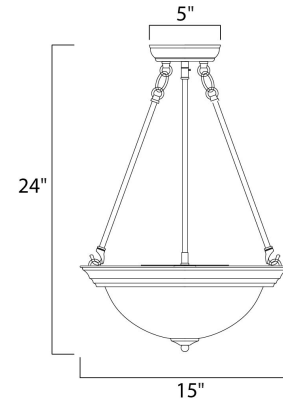

Lighting Your Life Since 1970

Product Specifications - 5845WSOI

Job Name:	Job Type:
Quantity:	Comments:

5845WSOI
Essentials 3-Light Invert Bowl Pendant

Finish

Oil Rubbed Bronze

Glass/Shade

Wilshire

Product Category

Invert Bowl Pendant

Lamping

Number of Bulbs	3
Light Type	Incandescent
Bulb Type	MB
Max Bulb Wattage	100
Max Fixture Wattage	300
Rated Life	±2,500 Hours
Rated Lumens	±3,450
Color Temp	±2,700 K
Bulb(s)	Not Included
Light Up/Down	N/A
Beam Spread	N/A
CRI	N/A
Photo Cell Included	N/A
Ballast/Driver/Transformer	No
Dimmable	Standard

Measurements

Width	15.00"
Height	24.00"
Length	N/A
Extension	N/A
Back Plate Width	N/A
Back Plate Height	N/A
HCO	N/A
Min Overall Height	0.00"
Max Overall Height	60.00"
Hanging Weight	6.17 lbs
Height Adjustable	N/A
Slope	N/A
Chain Length	36"
Wire Length	180"
Canopy Width	N/A
Canopy Height	N/A
Canopy Length	N/A

Shipping

Carton Weight	8.38 lbs
Carton Width	17"
Carton Height	8"
Carton Length	17"
Carton Cubic Feet	1.34
Master Pack	1
Master Pack Weight	N/A
Master Pack Width	N/A
Master Pack Height	N/A
Master Pack Length	N/A
Master Cubic Feet	N/A
UPS Shippable	Yes