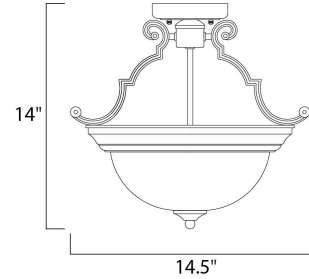

Lighting Your Life Since 1970

Product Specifications - 5833FTOI

Job Name:	Job Type:
Quantity:	Comments:

5833FTOI
Essentials 2-Light Semi-Flush Mount

Finish

Oil Rubbed Bronze

Glass/Shade

Frosted

Measurements

Width	14.50"
Height	14.00"
Length	N/A
Extension	N/A
Back Plate Width	N/A
Back Plate Height	N/A
HCO	N/A
Min Overall Height	0.00"
Max Overall Height	14.00"
Hanging Weight	4.41 lbs
Height Adjustable	N/A
Slope	N/A
Chain Length	N/A
Wire Length	N/A
Canopy Width	N/A
Canopy Height	N/A
Canopy Length	N/A