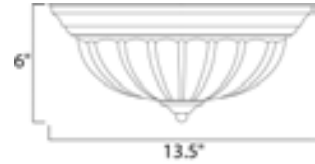

Lighting Your Life Since 1970

Product Specifications - 5831FTOI

Job Name:	Job Type:
Quantity:	Comments:

5831FTOI
Essentials 2-Light Flush Mount

Finish

Oil Rubbed Bronze

Glass/Shade

Frosted

Measurements

Width	13.50"
Height	6.00"
Length	N/A
Extension	N/A
Back Plate Width	N/A
Back Plate Height	N/A
HCO	N/A
Min Overall Height	0.00"
Max Overall Height	N/A
Hanging Weight	2.65 lbs
Height Adjustable	N/A
Slope	N/A
Chain Length	N/A
Wire Length	N/A
Canopy Width	N/A
Canopy Height	N/A
Canopy Length	N/A