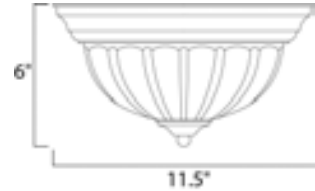

Lighting Your Life Since 1970

Product Specifications - 5830FTOI

Job Name:	Job Type:
Quantity:	Comments:

5830FTOI
Essentials 1-Light Flush Mount

Finish

Oil Rubbed Bronze

Glass/Shade

Frosted

Measurements

Width	11.50"
Height	6.00"
Length	N/A
Extension	N/A
Back Plate Width	N/A
Back Plate Height	N/A
HCO	N/A
Min Overall Height	0.00"
Max Overall Height	6.00"
Hanging Weight	2.01 lbs
Height Adjustable	N/A
Slope	N/A
Chain Length	N/A
Wire Length	N/A
Canopy Width	N/A
Canopy Height	N/A
Canopy Length	N/A