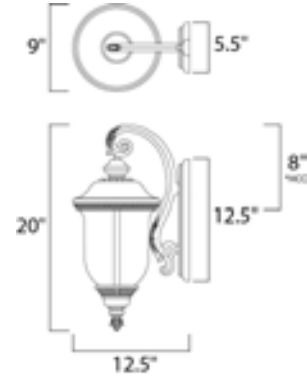

55496WGOB
Carriage House LED Outdoor Wall Mount

Finish

Oriental Bronze

Glass/Shade

Water Glass

Product Category

Outdoor Wall Mount

Lamping

Number of Bulbs	1
Light Type	LED
Bulb Type	PCB Board
Max Bulb Wattage	8
Max Fixture Wattage	8
Rated Life	
Rated Lumens	±560
Color Temp	
Bulb(s)	Not Included
Light Up/Down	N/A
Beam Spread	N/A
CRI	N/A
Photo Cell Included	N/A
Ballast/Driver/Transformer	No
Dimmable	N/A

Measurements

Width	9.00"
Height	20.00"
Length	N/A
Extension	13"
Back Plate Width	5.50"
Back Plate Height	12.50"
HCO	8.00"
Min Overall Height	0.00"
Max Overall Height	N/A
Hanging Weight	7.40 lbs
Height Adjustable	N/A
Slope	N/A
Chain Length	N/A
Wire Length	N/A
Canopy Width	N/A
Canopy Height	N/A
Canopy Length	N/A

Shipping

Carton Weight	8.70 lbs
Carton Width	14"
Carton Height	12"
Carton Length	22"
Carton Cubic Feet	2.22
Master Pack	1
Master Pack Weight	N/A
Master Pack Width	N/A
Master Pack Height	N/A
Master Pack Length	N/A
Master Cubic Feet	N/A
UPS Shippable	Yes

Certification

Safety Rating	Wet
Energy Star	No
CA Title 24	Yes
CA Title 20	No
ADA	No
Dark Sky	N/A

Other

UPC Code	783209118669
Shades Included	N/A
Crystals Included	N/A
Diffuser Included	N/A
Conversion Kit	N/A
Material	N/A

Equivalents

Incandescent Watts	N/A
Fluorescent Watts	N/A

Maxim Lighting International and all designs, logos and images © 2015 Maxim Lighting International. All Rights Reserved. Maxim Lighting International reserves the right, at any time, to make changes in the design and/or construction of the product including the discontinuation of product without prior notice. Color may vary from what is pictured above due to limitations inherent to photographic processes.

Always consult a qualified, licensed electrician before installation of any product weighing 35 pounds or more. We recommend that a qualified, licensed electrician do the installation. Always install to a mechanically sound structure.