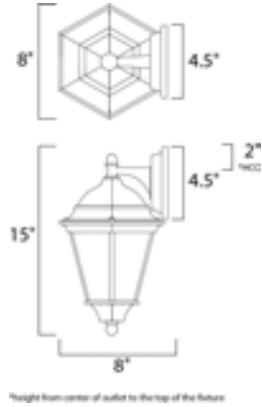

Lighting Your Life Since 1970

Product Specifications - 55100BK

Job Name:	Job Type:
Quantity:	Comments:

55100BK
Westlake LED 1-Light Outdoor Wall Lantern

Finish
Black

Glass/Shade
Frosted

Product Category
Outdoor Wall Mount

Measurements

Width	8.00"
Height	15.00"
Length	N/A
Extension	8"
Back Plate Width	4.50"
Back Plate Height	4.50"
HCO	2.00"
Min Overall Height	0.00"
Max Overall Height	N/A
Hanging Weight	2.20 lbs
Height Adjustable	N/A
Slope	N/A
Chain Length	N/A
Wire Length	N/A
Canopy Width	N/A
Canopy Height	N/A
Canopy Length	N/A