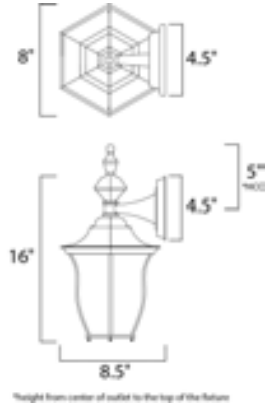

Lighting Your Life Since 1970

Product Specifications - 55041RP

Job Name:	Job Type:
Quantity:	Comments:

55041RP
Madrona LED 1-Light Outdoor Wall Lantern

Finish
 Rust Patina

Glass/Shade

Product Category
 Outdoor Wall Mount

Measurements

Width	8.00"
Height	16.00"
Length	N/A
Extension	9"
Back Plate Width	4.50"
Back Plate Height	4.50"
HCO	5.00"
Min Overall Height	0.00"
Max Overall Height	N/A
Hanging Weight	3.26 lbs
Height Adjustable	N/A
Slope	N/A
Chain Length	N/A
Wire Length	N/A
Canopy Width	N/A
Canopy Height	N/A
Canopy Length	N/A