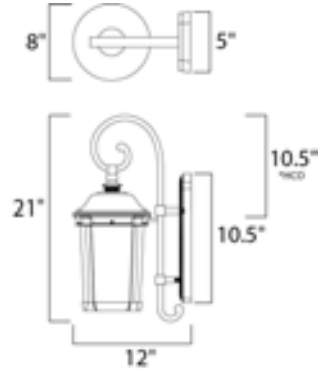

Finish
Bronze

Glass/Shade
Seedy

Product Category
Outdoor Wall Mount

Lamping

Number of Bulbs	1
Light Type	LED
Bulb Type	PCB Board
Max Bulb Wattage	8
Max Fixture Wattage	8
Rated Life	
Rated Lumens	±560
Color Temp	±3,000 K
Bulb(s)	Not Included
Light Up/Down	N/A
Beam Spread	N/A
CRI	N/A
Photo Cell Included	N/A
Ballast/Driver/Transformer	No
Dimmable	N/A

Measurements

Width	8.00"
Height	21.00"
Length	N/A
Extension	12"
Back Plate Width	5.00"
Back Plate Height	10.50"
HCO	10.50"
Min Overall Height	0.00"
Max Overall Height	N/A
Hanging Weight	4.82 lbs
Height Adjustable	N/A
Slope	N/A
Chain Length	N/A
Wire Length	N/A
Canopy Width	N/A
Canopy Height	N/A
Canopy Length	N/A

Shipping

Carton Weight	7.24 lbs
Carton Width	10"
Carton Height	28"
Carton Length	14"
Carton Cubic Feet	2.25
Master Pack	1
Master Pack Weight	N/A
Master Pack Width	N/A
Master Pack Height	N/A
Master Pack Length	N/A
Master Cubic Feet	N/A
UPS Shippable	Yes

Certification

Safety Rating	Wet
Energy Star	No
CA Title 24	Yes
CA Title 20	No
ADA	No
Dark Sky	N/A

Other

UPC Code	783209118874
Shades Included	N/A
Crystals Included	N/A
Diffuser Included	N/A
Conversion Kit	N/A
Material	N/A

Equivalents

Incandescent Watts	N/A
Fluorescent Watts	N/A

Maxim Lighting International and all designs, logos and images © 2015 Maxim Lighting International. All Rights Reserved. Maxim Lighting International reserves the right, at any time, to make changes in the design and/or construction of the product including the discontinuation of product without prior notice. Color may vary from what is pictured above due to limitations inherent to photographic processes.

Always consult a qualified, licensed electrician before installation of any product weighing 35 pounds or more. We recommend that a qualified, licensed electrician do the installation. Always install to a mechanically sound structure.