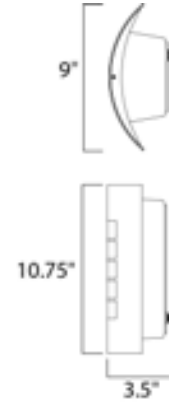

Lighting Your Life Since 1970

Product Specifications - 54321WTSST

Job Name:	Job Type:
Quantity:	Comments:

54321WTSST
View EE 1-Light Wall Sconce

Finish
Stainless Steel

Glass/Shade
White

Product Category
Outdoor Wall Mount

Measurements

Width	8.00"
Height	10.75"
Length	N/A
Extension	4"
Back Plate Width	N/A
Back Plate Height	N/A
HCO	7.50"
Min Overall Height	0.00"
Max Overall Height	N/A
Hanging Weight	1.03 lbs
Height Adjustable	N/A
Slope	N/A
Chain Length	N/A
Wire Length	N/A
Canopy Width	N/A
Canopy Height	N/A
Canopy Length	N/A

Shipping

Carton Weight	1.69 lbs
Carton Width	5"
Carton Height	11"
Carton Length	8"
Carton Cubic Feet	0.28
Master Pack	6
Master Pack Weight	10.14 lbs
Master Pack Width	16.97"
Master Pack Height	11.85"
Master Pack Length	17.09"
Master Cubic Feet	1.99
UPS Shippable	Yes