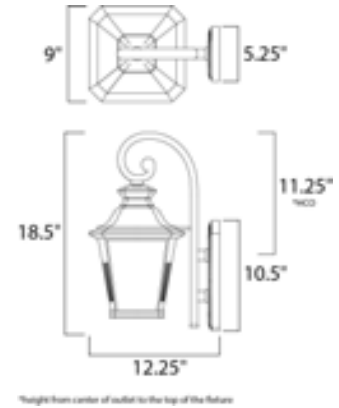

Lighting Your Life Since 1970

Product Specifications - 51125FSBZ

Job Name:	Job Type:
Quantity:	Comments:

51125FSBZ
Knoxville LED 1-Light Outdoor Wall Lantern

Finish

Bronze

Glass/Shade

Frosted Seedy

Product Category

Outdoor Wall Mount

Lamping

Number of Bulbs	1
Light Type	LED
Bulb Type	PCB Board
Max Bulb Wattage	10
Max Fixture Wattage	
Rated Life	
Rated Lumens	±700
Color Temp	
Bulb(s)	Not Included
Light Up/Down	N/A
Beam Spread	N/A
CRI	N/A
Photo Cell Included	N/A
Ballast/Driver/Transformer	No
Dimmable	N/A

Measurements

Width	9.00"
Height	18.50"
Length	N/A
Extension	12"
Back Plate Width	5.25"
Back Plate Height	10.50"
HCO	11.25"
Min Overall Height	0.00"
Max Overall Height	N/A
Hanging Weight	4.90 lbs
Height Adjustable	N/A
Slope	N/A
Chain Length	N/A
Wire Length	N/A
Canopy Width	N/A
Canopy Height	N/A
Canopy Length	N/A