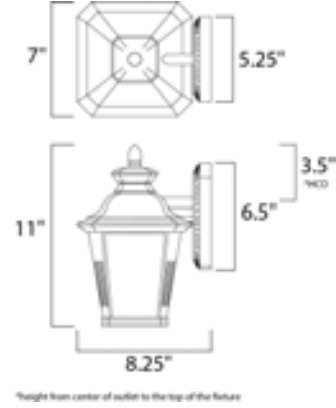

Lighting Your Life Since 1970

Product Specifications - 51123FSBZ

Job Name:	Job Type:
Quantity:	Comments:

51123FSBZ
Knoxville LED 1-Light Outdoor Wall Lantern

Finish
Bronze

Glass/Shade
Frosted Seedy

Product Category
Outdoor Wall Mount

Measurements

Width	7.00"
Height	11.00"
Length	N/A
Extension	8"
Back Plate Width	5.25"
Back Plate Height	6.50"
HCO	3.50"
Min Overall Height	0.00"
Max Overall Height	N/A
Hanging Weight	2.30 lbs
Height Adjustable	N/A
Slope	N/A
Chain Length	N/A
Wire Length	N/A
Canopy Width	N/A
Canopy Height	N/A
Canopy Length	N/A