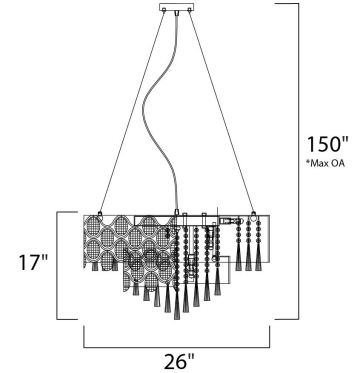

Lighting Your Life Since 1970

Product Specifications - 39929BCPC

Job Name:	Job Type:
Quantity:	Comments:

39929BCPC
Jewel 24-Light Pendant

Finish

Polished Chrome

Glass/Shade

Beveled Crystal

Product Category

Single Pendant

Lamping

Number of Bulbs	24
Light Type	Xenon
Bulb Type	G9
Max Bulb Wattage	25
Max Fixture Wattage	600
Rated Life	
Rated Lumens	±0
Color Temp	
Bulb(s)	Included
Light Up/Down	N/A
Beam Spread	N/A
CRI	N/A
Photo Cell Included	N/A
Ballast/Driver/Transformer	No
Dimmable	N/A

Measurements

Width	26.00"
Height	17.00"
Length	N/A
Extension	N/A
Back Plate Width	N/A
Back Plate Height	N/A
HCO	N/A
Min Overall Height	0.00"
Max Overall Height	150.00"
Hanging Weight	33.00 lbs
Height Adjustable	N/A
Slope	N/A
Chain Length	N/A
Wire Length	120"
Canopy Width	N/A
Canopy Height	N/A
Canopy Length	N/A

Shipping

Carton Weight	37.40 lbs
Carton Width	32"
Carton Height	13"
Carton Length	32"
Carton Cubic Feet	7.86
Master Pack	1
Master Pack Weight	N/A
Master Pack Width	N/A
Master Pack Height	N/A
Master Pack Length	N/A
Master Cubic Feet	N/A
UPS Shippable	Yes