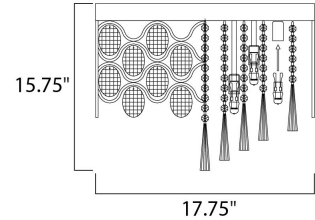

Lighting Your Life Since 1970

Product Specifications - 39920BCPC

Job Name:	Job Type:
Quantity:	Comments:

39920BCPC
Jewel 12-Light Flush Mount

Finish

Polished Chrome

Glass/Shade

Beveled Crystal

Product Category

Flush Mount

Lamping

Number of Bulbs	12
Light Type	Xenon
Bulb Type	G9
Max Bulb Wattage	25
Max Fixture Wattage	1225
Rated Life	±2,000 Hours
Rated Lumens	±2,880
Color Temp	±2,900 K
Bulb(s)	Included
Light Up/Down	N/A
Beam Spread	N/A
CRI	N/A
Photo Cell Included	N/A
Ballast/Driver/Transformer	No
Dimmable	Standard

Measurements

Width	17.75"
Height	14.00"
Length	N/A
Extension	N/A
Back Plate Width	N/A
Back Plate Height	N/A
HCO	N/A
Min Overall Height	0.00"
Max Overall Height	N/A
Hanging Weight	26.40 lbs
Height Adjustable	N/A
Slope	N/A
Chain Length	N/A
Wire Length	N/A
Canopy Width	N/A
Canopy Height	N/A
Canopy Length	N/A

Shipping

Carton Weight	27.00 lbs
Carton Width	21"
Carton Height	15"
Carton Length	22"
Carton Cubic Feet	3.81
Master Pack	1
Master Pack Weight	N/A
Master Pack Width	N/A
Master Pack Height	N/A
Master Pack Length	N/A
Master Cubic Feet	N/A
UPS Shippable	Yes