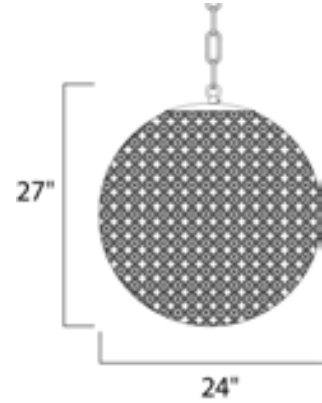

Lighting Your Life Since 1970

Product Specifications - 39887BCBZ

Job Name:	Job Type:
Quantity:	Comments:

39887BCBZ
Glimmer 12-Light Chandelier

Finish
Bronze

Glass/Shade
Beveled Crystal

Product Category
Single-Tier Chandelier

Lamping

Number of Bulbs	12
Light Type	Xenon
Bulb Type	G9
Max Bulb Wattage	40
Max Fixture Wattage	
Rated Life	±2,000 Hours
Rated Lumens	±6,000
Color Temp	±2,900 K
Bulb(s)	Included
Light Up/Down	N/A
Beam Spread	N/A
CRI	N/A
Photo Cell Included	N/A
Ballast/Driver/Transformer	No
Dimmable	Standard

Measurements

Width	24.00"
Height	27.00"
Length	N/A
Extension	N/A
Back Plate Width	N/A
Back Plate Height	N/A
HCO	N/A
Min Overall Height	0.00"
Max Overall Height	N/A
Hanging Weight	32.00 lbs
Height Adjustable	N/A
Slope	N/A
Chain Length	36"
Wire Length	180"
Canopy Width	N/A
Canopy Height	N/A
Canopy Length	N/A