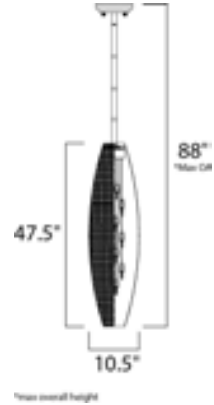

Lighting Your Life Since 1970

Product Specifications - 39884BCBZ

Job Name:	Job Type:
Quantity:	Comments:

39884BCBZ
Glimmer 12-Light Pendant

Finish
Bronze

Glass/Shade
Beveled Crystal

Product Category
Single Pendant

Lamping

Number of Bulbs	12
Light Type	Xenon
Bulb Type	G9
Max Bulb Wattage	40
Max Fixture Wattage	
Rated Life	±2,000 Hours
Rated Lumens	±6,000
Color Temp	±2,900 K
Bulb(s)	Included
Light Up/Down	N/A
Beam Spread	N/A
CRI	N/A
Photo Cell Included	N/A
Ballast/Driver/Transformer	No
Dimmable	Standard

Measurements

Width	10.50"
Height	49.00"
Length	N/A
Extension	N/A
Back Plate Width	N/A
Back Plate Height	N/A
HCO	N/A
Min Overall Height	0.00"
Max Overall Height	88.00"
Hanging Weight	21.00 lbs
Height Adjustable	N/A
Slope	120°
Chain Length	N/A
Wire Length	180"
Canopy Width	N/A
Canopy Height	N/A
Canopy Length	N/A