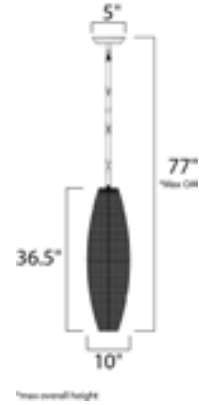

Lighting Your Life Since 1970

Product Specifications - 39883BCBZ

Job Name:	Job Type:
Quantity:	Comments:

39883BCBZ
Glimmer 8-Light Pendant

Finish
Bronze

Glass/Shade
Beveled Crystal

Product Category
Single Pendant

Lamping

Number of Bulbs	8
Light Type	Xenon
Bulb Type	G9
Max Bulb Wattage	40
Max Fixture Wattage	
Rated Life	±2,000 Hours
Rated Lumens	±4,000
Color Temp	±2,900 K
Bulb(s)	Included
Light Up/Down	N/A
Beam Spread	N/A
CRI	N/A
Photo Cell Included	N/A
Ballast/Driver/Transformer	No
Dimmable	Standard

Measurements

Width	10.00"
Height	36.50"
Length	N/A
Extension	N/A
Back Plate Width	N/A
Back Plate Height	N/A
HCO	N/A
Min Overall Height	0.00"
Max Overall Height	77.00"
Hanging Weight	14.50 lbs
Height Adjustable	N/A
Slope	120°
Chain Length	N/A
Wire Length	180"
Canopy Width	5.11"
Canopy Height	0.98"
Canopy Length	5.11"

Shipping

Carton Weight	16.28 lbs
Carton Width	14"
Carton Height	13"
Carton Length	14"
Carton Cubic Feet	1.41
Master Pack	1
Master Pack Weight	N/A
Master Pack Width	N/A
Master Pack Height	N/A
Master Pack Length	N/A
Master Cubic Feet	N/A
UPS Shippable	Yes