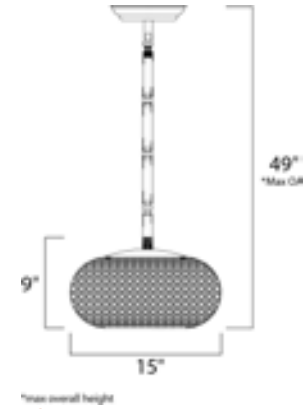

Lighting Your Life Since 1970

Product Specifications - 39878BCBZ

Job Name:	Job Type:
Quantity:	Comments:

39878BCBZ
Glimmer 5-Light Pendant

Finish
Bronze

Glass/Shade
Beveled Crystal

Product Category
Single Pendant

Lamping

Number of Bulbs	5
Light Type	Xenon
Bulb Type	G9
Max Bulb Wattage	60
Max Fixture Wattage	
Rated Life	±2,000 Hours
Rated Lumens	±4,000
Color Temp	±2,900 K
Bulb(s)	Included
Light Up/Down	N/A
Beam Spread	N/A
CRI	N/A
Photo Cell Included	N/A
Ballast/Driver/Transformer	No
Dimmable	Standard

Measurements

Width	15.00"
Height	10.00"
Length	N/A
Extension	N/A
Back Plate Width	N/A
Back Plate Height	N/A
HCO	N/A
Min Overall Height	0.00"
Max Overall Height	49.00"
Hanging Weight	9.00 lbs
Height Adjustable	N/A
Slope	120°
Chain Length	N/A
Wire Length	180"
Canopy Width	5.11"
Canopy Height	0.98"
Canopy Length	5.11"