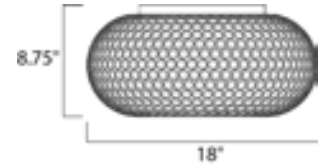

Lighting Your Life Since 1970

Product Specifications - 39876BCPS

Job Name:	Job Type:
Quantity:	Comments:

39876BCPS
Glimmer 6-Light Flush Mount

Finish

Plated Silver

Glass/Shade

Beveled Crystal

Product Category

Flush Mount

Lamping

Number of Bulbs	6
Light Type	Xenon
Bulb Type	G9
Max Bulb Wattage	40
Max Fixture Wattage	
Rated Life	±2,000 Hours
Rated Lumens	±3,000
Color Temp	±2,900 K
Bulb(s)	Included
Light Up/Down	N/A
Beam Spread	N/A
CRI	N/A
Photo Cell Included	N/A
Ballast/Driver/Transformer	No
Dimmable	Standard

Measurements

Width	18.00"
Height	8.75"
Length	N/A
Extension	N/A
Back Plate Width	N/A
Back Plate Height	N/A
HCO	N/A
Min Overall Height	0.00"
Max Overall Height	N/A
Hanging Weight	11.50 lbs
Height Adjustable	N/A
Slope	N/A
Chain Length	N/A
Wire Length	N/A
Canopy Width	9.84"
Canopy Height	0.78"
Canopy Length	9.84"