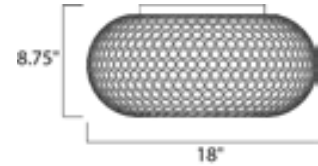

Lighting Your Life Since 1970

Product Specifications - 39876BCBZ

Job Name:	Job Type:
Quantity:	Comments:

39876BCBZ
Glimmer 6-Light Flush Mount

Finish
Bronze

Glass/Shade
Beveled Crystal

Product Category
Flush Mount

Lamping

Number of Bulbs	6
Light Type	Xenon
Bulb Type	G9
Max Bulb Wattage	40
Max Fixture Wattage	
Rated Life	±2,000 Hours
Rated Lumens	±3,000
Color Temp	±2,900 K
Bulb(s)	Included
Light Up/Down	N/A
Beam Spread	N/A
CRI	N/A
Photo Cell Included	N/A
Ballast/Driver/Transformer	No
Dimmable	Standard

Measurements

Width	18.00"
Height	8.75"
Length	N/A
Extension	N/A
Back Plate Width	N/A
Back Plate Height	N/A
HCO	N/A
Min Overall Height	0.00"
Max Overall Height	N/A
Hanging Weight	11.50 lbs
Height Adjustable	N/A
Slope	N/A
Chain Length	N/A
Wire Length	N/A
Canopy Width	N/A
Canopy Height	N/A
Canopy Length	N/A