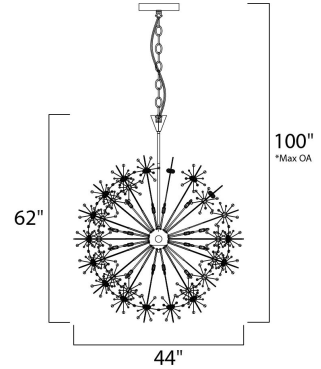

Lighting Your Life Since 1970

Product Specifications - 39747BCPC

Job Name:	Job Type:
Quantity:	Comments:

39747BCPC
Starfire 40-Light Chandelier

Finish

Polished Chrome

Glass/Shade

Beveled Crystal

Product Category

Single-Tier Chandelier

Lamping

Number of Bulbs	40
Light Type	Xenon
Bulb Type	G9
Max Bulb Wattage	35
Max Fixture Wattage	1400
Rated Life	
Rated Lumens	±0
Color Temp	
Bulb(s)	Included
Light Up/Down	N/A
Beam Spread	N/A
CRI	N/A
Photo Cell Included	N/A
Ballast/Driver/Transformer	No
Dimmable	N/A

Measurements

Width	44.00"
Height	62.00"
Length	44.00"
Extension	N/A
Back Plate Width	N/A
Back Plate Height	N/A
HCO	N/A
Min Overall Height	0.00"
Max Overall Height	100.00"
Hanging Weight	92.40 lbs
Height Adjustable	No
Slope	120°
Chain Length	38"
Wire Length	180"
Canopy Width	N/A
Canopy Height	N/A
Canopy Length	N/A

Shipping

Carton Weight	110.22 lbs
Carton Width	29"
Carton Height	30"
Carton Length	29"
Carton Cubic Feet	14.50
Master Pack	1
Master Pack Weight	N/A
Master Pack Width	N/A
Master Pack Height	N/A
Master Pack Length	N/A
Master Cubic Feet	N/A
UPS Shippable	Oversize