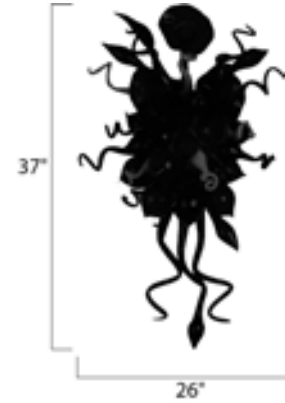

Lighting Your Life Since 1970

Product Specifications - 39728RBPC

Job Name:	Job Type:
Quantity:	Comments:

39728RBPC
Mimi LED 6-Light Wall Sconce

Finish

Polished Chrome

Glass/Shade

Root Beer

Product Category

Wall Sconce

Lamping

Number of Bulbs	6
Light Type	LED
Bulb Type	LED
Max Bulb Wattage	1
Max Fixture Wattage	6
Rated Life	±40,000 Hours
Rated Lumens	±498
Color Temp	±3,500 K
Bulb(s)	Included
Light Up/Down	N/A
Beam Spread	N/A
CRI	>80
Photo Cell Included	N/A
Ballast/Driver/Transformer	No
Dimmable	Lutron® CL or Leviton® LED Dimmer

Measurements

Width	26.00"
Height	37.00"
Length	N/A
Extension	10"
Back Plate Width	4.50"
Back Plate Height	4.50"
HCO	8.38"
Min Overall Height	0.00"
Max Overall Height	N/A
Hanging Weight	14.52 lbs
Height Adjustable	N/A
Slope	N/A
Chain Length	N/A
Wire Length	10"
Canopy Width	
Canopy Height	
Canopy Length	N/A