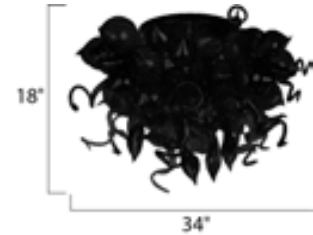

Lighting Your Life Since 1970

Product Specifications - 39720COPC

Job Name:	Job Type:
Quantity:	Comments:

39720COPC
Mimi LED 12-Light Semi-Flush Mount

Finish

Polished Chrome

Glass/Shade

Cognac

Product Category

Semi-Flush Mount

Lamping

Number of Bulbs	12
Light Type	LED
Bulb Type	LED
Max Bulb Wattage	1
Max Fixture Wattage	12
Rated Life	±40,000 Hours
Rated Lumens	±996
Color Temp	±3,500 K
Bulb(s)	Included
Light Up/Down	N/A
Beam Spread	N/A
CRI	>80
Photo Cell Included	N/A
Ballast/Driver/Transformer	Yes
Dimmable	Lutron® CL or Leviton® LED Dimmer

Measurements

Width	34.00"
Height	18.00"
Length	N/A
Extension	N/A
Back Plate Width	N/A
Back Plate Height	N/A
HCO	N/A
Min Overall Height	0.00"
Max Overall Height	N/A
Hanging Weight	23.10 lbs
Height Adjustable	N/A
Slope	N/A
Chain Length	N/A
Wire Length	10"
Canopy Width	N/A
Canopy Height	N/A
Canopy Length	N/A