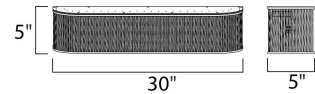

Lighting Your Life Since 1970

Product Specifications - 39713CLPC

Job Name:	Job Type:
Quantity:	Comments:

39713CLPC
Swizzle 5-Light Bath Vanity

Finish

Polished Chrome

Glass/Shade

Clear

Measurements

Width	30.00"
Height	5.00"
Length	N/A
Extension	5"
Back Plate Width	26.77"
Back Plate Height	4.60"
HCO	2.36"
Min Overall Height	0.00"
Max Overall Height	N/A
Hanging Weight	11.00 lbs
Height Adjustable	N/A
Slope	N/A
Chain Length	N/A
Wire Length	N/A
Canopy Width	
Canopy Height	
Canopy Length	N/A