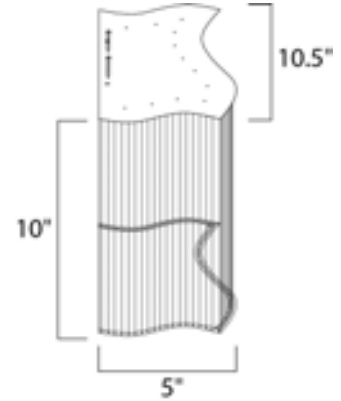

Lighting Your Life Since 1970

Product Specifications - 39709CLPC

Job Name:	Job Type:
Quantity:	Comments:

39709CLPC
Swizzle 4-Light Wall Sconce

Finish
Polished Chrome

Glass/Shade
Clear

Product Category
Wall Sconce

Measurements

Width	10.50"
Height	10.00"
Length	N/A
Extension	5"
Back Plate Width	7.87"
Back Plate Height	9.45"
HCO	6.69"
Min Overall Height	0.00"
Max Overall Height	N/A
Hanging Weight	6.60 lbs
Height Adjustable	N/A
Slope	N/A
Chain Length	N/A
Wire Length	N/A
Canopy Width	
Canopy Height	
Canopy Length	N/A

Shipping

Carton Weight	8.80 lbs
Carton Width	14"
Carton Height	9"
Carton Length	14"
Carton Cubic Feet	1.04
Master Pack	1
Master Pack Weight	N/A
Master Pack Width	N/A
Master Pack Height	N/A
Master Pack Length	N/A
Master Cubic Feet	N/A
UPS Shippable	Yes