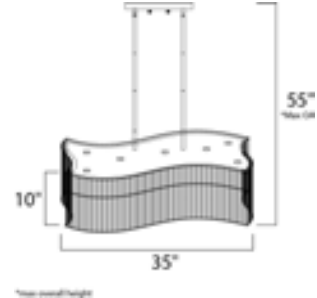

Lighting Your Life Since 1970

Product Specifications - 39707CLPC

Job Name:	Job Type:
Quantity:	Comments:

39707CLPC
Swizzle 16-Light Pendant

Finish

Polished Chrome

Glass/Shade

Clear

Product Category

Linear Pendant

Lamping

Number of Bulbs	16
Light Type	Xenon
Bulb Type	G9
Max Bulb Wattage	25
Max Fixture Wattage	400
Rated Life	±2,000 Hours
Rated Lumens	±3,840
Color Temp	±2,900 K
Bulb(s)	Included
Light Up/Down	N/A
Beam Spread	N/A
CRI	N/A
Photo Cell Included	N/A
Ballast/Driver/Transformer	No
Dimmable	Standard

Measurements

Width	10.25"
Height	10.00"
Length	35.00"
Extension	N/A
Back Plate Width	N/A
Back Plate Height	N/A
HCO	N/A
Min Overall Height	0.00"
Max Overall Height	55.00"
Hanging Weight	35.20 lbs
Height Adjustable	N/A
Slope	120°
Chain Length	N/A
Wire Length	N/A
Canopy Width	N/A
Canopy Height	N/A
Canopy Length	N/A

Shipping

Carton Weight	39.60 lbs
Carton Width	18"
Carton Height	19"
Carton Length	40"
Carton Cubic Feet	7.62
Master Pack	1
Master Pack Weight	N/A
Master Pack Width	N/A
Master Pack Height	N/A
Master Pack Length	N/A
Master Cubic Feet	N/A
UPS Shippable	Yes