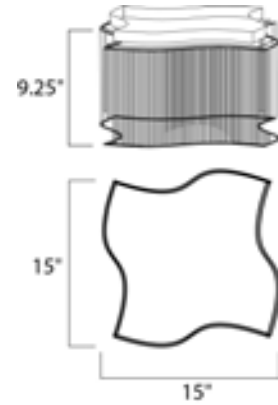

Lighting Your Life Since 1970

Product Specifications - 39700CLPC

Job Name:	Job Type:
Quantity:	Comments:

39700CLPC
Swizzle 12-Light Flush Mount

Finish

Polished Chrome

Glass/Shade

Clear

Measurements

Width	19.00"
Height	9.25"
Length	N/A
Extension	N/A
Back Plate Width	N/A
Back Plate Height	N/A
HCO	N/A
Min Overall Height	0.00"
Max Overall Height	N/A
Hanging Weight	18.04 lbs
Height Adjustable	N/A
Slope	N/A
Chain Length	N/A
Wire Length	N/A
Canopy Width	N/A
Canopy Height	N/A
Canopy Length	N/A