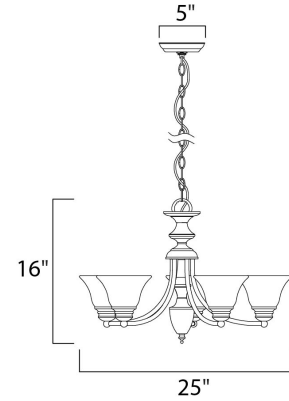

Lighting Your Life Since 1970

Product Specifications - 2699MRSN

Job Name:	Job Type:
Quantity:	Comments:

2699MRSN
Malaga 5-Light Chandelier

Finish
Satin Nickel

Glass/Shade
Marble

Product Category
Single-Tier Chandelier

Measurements

Width	25.00"
Height	16.00"
Length	N/A
Extension	N/A
Back Plate Width	N/A
Back Plate Height	N/A
HCO	N/A
Min Overall Height	0.00"
Max Overall Height	16.08"
Hanging Weight	11.68 lbs
Height Adjustable	N/A
Slope	N/A
Chain Length	36"
Wire Length	180"
Canopy Width	N/A
Canopy Height	N/A
Canopy Length	N/A