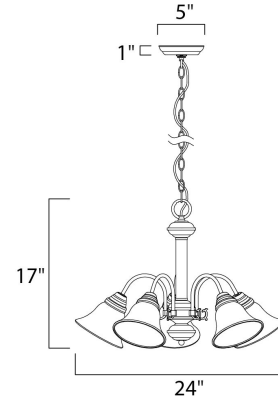

Lighting Your Life Since 1970

Product Specifications - 2698MRSN

Job Name:	Job Type:
Quantity:	Comments:

2698MRSN
Malaga 5-Light Chandelier

Finish
Satin Nickel

Glass/Shade
Marble

Product Category
Down Light Chandelier

Measurements

Width	24.00"
Height	17.00"
Length	N/A
Extension	N/A
Back Plate Width	N/A
Back Plate Height	N/A
HCO	N/A
Min Overall Height	0.00"
Max Overall Height	N/A
Hanging Weight	6.61 lbs
Height Adjustable	N/A
Slope	N/A
Chain Length	36"
Wire Length	180"
Canopy Width	N/A
Canopy Height	N/A
Canopy Length	N/A