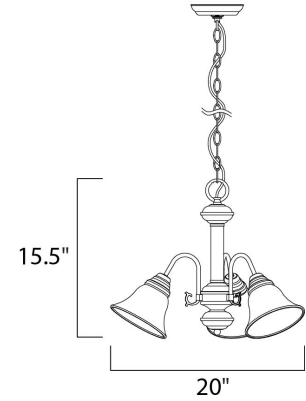

Lighting Your Life Since 1970

Product Specifications - 2697MRSN

Job Name:	Job Type:
Quantity:	Comments:

2697MRSN
Malaga 3-Light Chandelier

Finish
Satin Nickel

Glass/Shade
Marble

Product Category
Mini Chandelier

Measurements

Width	20.00"
Height	15.50"
Length	N/A
Extension	N/A
Back Plate Width	N/A
Back Plate Height	N/A
HCO	N/A
Min Overall Height	0.00"
Max Overall Height	N/A
Hanging Weight	6.40 lbs
Height Adjustable	N/A
Slope	N/A
Chain Length	36"
Wire Length	180"
Canopy Width	N/A
Canopy Height	N/A
Canopy Length	N/A