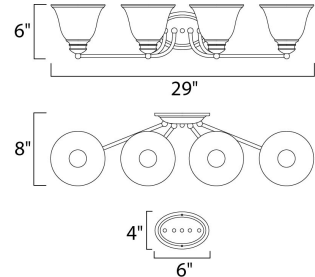

Lighting Your Life Since 1970

Product Specifications - 2689FTSN

Job Name:	Job Type:
Quantity:	Comments:

2689FTSN
Malaga 4-Light Bath Vanity

Finish

Satin Nickel

Glass/Shade

Frosted

Measurements

Width	29.00"
Height	6.00"
Length	N/A
Extension	8"
Back Plate Width	6.25"
Back Plate Height	4.25"
HCO	2.21"
Min Overall Height	0.00"
Max Overall Height	N/A
Hanging Weight	6.16 lbs
Height Adjustable	N/A
Slope	N/A
Chain Length	N/A
Wire Length	N/A
Canopy Width	N/A
Canopy Height	N/A
Canopy Length	N/A

Shipping

Carton Weight	9.02 lbs
Carton Width	9"
Carton Height	9"
Carton Length	28"
Carton Cubic Feet	1.24
Master Pack	1
Master Pack Weight	N/A
Master Pack Width	N/A
Master Pack Height	N/A
Master Pack Length	N/A
Master Cubic Feet	N/A
UPS Shippable	Yes