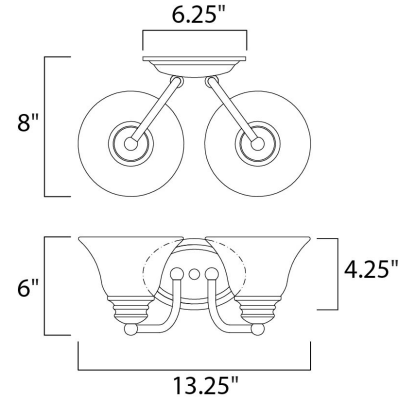

Lighting Your Life Since 1970

Product Specifications - 2687MROI

Job Name:	Job Type:
Quantity:	Comments:

2687MROI
Malaga 2-Light Bath Vanity

Finish

Oil Rubbed Bronze

Glass/Shade

Marble

Product Category

Bath Vanity

Lamping

Number of Bulbs	2
Light Type	Incandescent
Bulb Type	MB
Max Bulb Wattage	100
Max Fixture Wattage	200
Rated Life	±2,500 Hours
Rated Lumens	±2,300
Color Temp	±2,700 K
Bulb(s)	Not Included
Light Up/Down	Both
Beam Spread	N/A
CRI	N/A
Photo Cell Included	N/A
Ballast/Driver/Transformer	No
Dimmable	Standard

Measurements

Width	13.25"
Height	6.00"
Length	N/A
Extension	8"
Back Plate Width	6.25"
Back Plate Height	4.25"
HCO	2.21"
Min Overall Height	0.00"
Max Overall Height	N/A
Hanging Weight	2.40 lbs
Height Adjustable	N/A
Slope	N/A
Chain Length	N/A
Wire Length	N/A
Canopy Width	N/A
Canopy Height	N/A
Canopy Length	N/A

Shipping

Carton Weight	3.20 lbs
Carton Width	8"
Carton Height	8"
Carton Length	11"
Carton Cubic Feet	0.43
Master Pack	1
Master Pack Weight	N/A
Master Pack Width	N/A
Master Pack Height	N/A
Master Pack Length	N/A
Master Cubic Feet	N/A
UPS Shippable	Yes