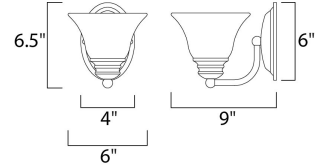

Lighting Your Life Since 1970

Product Specifications - 2686MROI

Job Name:	Job Type:
Quantity:	Comments:

2686MROI
Malaga 1-Light Wall Sconce

Finish

Oil Rubbed Bronze

Glass/Shade

Marble

Product Category

Wall Sconce

Lamping

Number of Bulbs	1
Light Type	Incandescent
Bulb Type	MB
Max Bulb Wattage	100
Max Fixture Wattage	100
Rated Life	±2,500 Hours
Rated Lumens	±1,150
Color Temp	±2,700 K
Bulb(s)	Not Included
Light Up/Down	Both
Beam Spread	N/A
CRI	N/A
Photo Cell Included	N/A
Ballast/Driver/Transformer	No
Dimmable	Standard

Measurements

Width	6.00"
Height	6.50"
Length	N/A
Extension	9"
Back Plate Width	4.13"
Back Plate Height	6.13"
HCO	3.03"
Min Overall Height	0.00"
Max Overall Height	N/A
Hanging Weight	1.48 lbs
Height Adjustable	N/A
Slope	N/A
Chain Length	N/A
Wire Length	N/A
Canopy Width	N/A
Canopy Height	N/A
Canopy Length	N/A