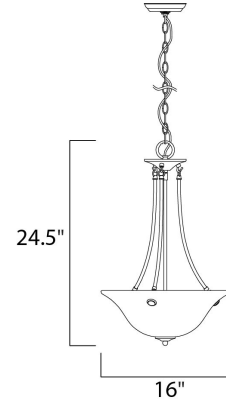

Lighting Your Life Since 1970

Product Specifications - 2682MROI

Job Name:	Job Type:
Quantity:	Comments:

2682MROI
Malaga 3-Light Invert Bowl Pendant

Finish

Oil Rubbed Bronze

Glass/Shade

Marble

Product Category

Invert Bowl Pendant

Lamping

Number of Bulbs	3
Light Type	Incandescent
Bulb Type	MB
Max Bulb Wattage	100
Max Fixture Wattage	300
Rated Life	±2,500 Hours
Rated Lumens	±3,450
Color Temp	±2,700 K
Bulb(s)	Not Included
Light Up/Down	N/A
Beam Spread	N/A
CRI	N/A
Photo Cell Included	N/A
Ballast/Driver/Transformer	No
Dimmable	Standard

Measurements

Width	16.00"
Height	24.50"
Length	N/A
Extension	N/A
Back Plate Width	N/A
Back Plate Height	N/A
HCO	N/A
Min Overall Height	0.00"
Max Overall Height	N/A
Hanging Weight	7.70 lbs
Height Adjustable	N/A
Slope	N/A
Chain Length	36"
Wire Length	180"
Canopy Width	N/A
Canopy Height	N/A
Canopy Length	N/A