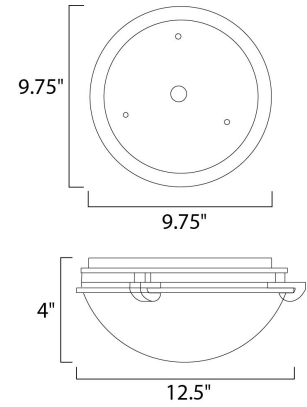

Lighting Your Life Since 1970

Product Specifications - 2680MRSN

Job Name:	Job Type:
Quantity:	Comments:

2680MRSN
Malaga 2-Light Flush Mount

Finish
Satin Nickel

Glass/Shade
Marble

Product Category
Flush Mount

Measurements

Width	12.50"
Height	4.00"
Length	N/A
Extension	N/A
Back Plate Width	N/A
Back Plate Height	N/A
HCO	N/A
Min Overall Height	0.00"
Max Overall Height	N/A
Hanging Weight	3.08 lbs
Height Adjustable	N/A
Slope	N/A
Chain Length	N/A
Wire Length	N/A
Canopy Width	N/A
Canopy Height	N/A
Canopy Length	N/A

Shipping

Carton Weight	4.18 lbs
Carton Width	13"
Carton Height	5"
Carton Length	13"
Carton Cubic Feet	0.47
Master Pack	1
Master Pack Weight	N/A
Master Pack Width	N/A
Master Pack Height	N/A
Master Pack Length	N/A
Master Cubic Feet	N/A
UPS Shippable	Yes