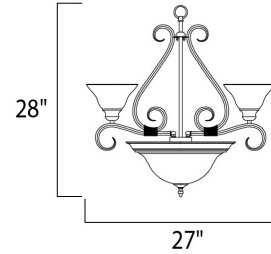

Lighting Your Life Since 1970

Product Specifications - 2656MRKB

Job Name:	Job Type:
Quantity:	Comments:

2656MRKB
Pacific 7-Light Chandelier

Finish

Kentucky Bronze

Glass/Shade

Marble

Measurements

Width	27.00"
Height	28.00"
Length	N/A
Extension	N/A
Back Plate Width	N/A
Back Plate Height	N/A
HCO	N/A
Min Overall Height	0.00"
Max Overall Height	N/A
Hanging Weight	18.08 lbs
Height Adjustable	N/A
Slope	N/A
Chain Length	72"
Wire Length	180"
Canopy Width	N/A
Canopy Height	N/A
Canopy Length	N/A