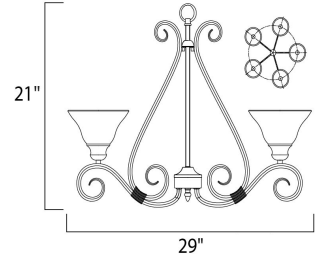

Lighting Your Life Since 1970

Product Specifications - 2655MRKB

Job Name:	Job Type:
Quantity:	Comments:

2655MRKB
Pacific 5-Light Chandelier

Finish

Kentucky Bronze

Glass/Shade

Marble

Product Category

Single-Tier Chandelier

Lamping

Number of Bulbs	5
Light Type	Incandescent
Bulb Type	MB
Max Bulb Wattage	100
Max Fixture Wattage	500
Rated Life	±2,500 Hours
Rated Lumens	±5,750
Color Temp	±2,700 K
Bulb(s)	Not Included
Light Up/Down	N/A
Beam Spread	N/A
CRI	N/A
Photo Cell Included	N/A
Ballast/Driver/Transformer	No
Dimmable	Standard

Measurements

Width	29.00"
Height	21.00"
Length	N/A
Extension	N/A
Back Plate Width	N/A
Back Plate Height	N/A
HCO	N/A
Min Overall Height	0.00"
Max Overall Height	N/A
Hanging Weight	14.33 lbs
Height Adjustable	N/A
Slope	N/A
Chain Length	36"
Wire Length	180"
Canopy Width	N/A
Canopy Height	N/A
Canopy Length	N/A