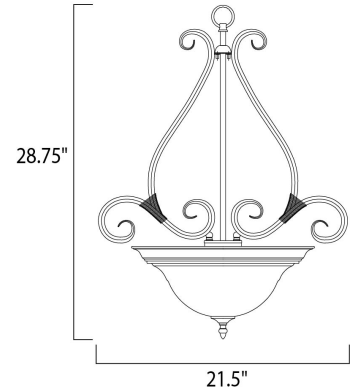

Lighting Your Life Since 1970

Product Specifications - 2654MRKB

Job Name:	Job Type:
Quantity:	Comments:

2654MRKB
Pacific 3-Light Pendant

Finish
Kentucky Bronze

Glass/Shade
Marble

Product Category
Invert Bowl Pendant

Lamping

Number of Bulbs	3
Light Type	Incandescent
Bulb Type	MB
Max Bulb Wattage	75
Max Fixture Wattage	225
Rated Life	±2,500 Hours
Rated Lumens	±2,400
Color Temp	±2,700 K
Bulb(s)	Not Included
Light Up/Down	N/A
Beam Spread	N/A
CRI	N/A
Photo Cell Included	N/A
Ballast/Driver/Transformer	No
Dimmable	Standard

Measurements

Width	21.50"
Height	28.75"
Length	N/A
Extension	N/A
Back Plate Width	N/A
Back Plate Height	N/A
HCO	N/A
Min Overall Height	0.00"
Max Overall Height	N/A
Hanging Weight	9.46 lbs
Height Adjustable	N/A
Slope	N/A
Chain Length	36"
Wire Length	180"
Canopy Width	N/A
Canopy Height	N/A
Canopy Length	N/A