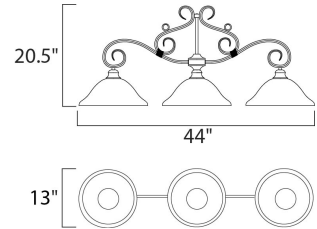

Lighting Your Life Since 1970

Product Specifications - 2653WSKB

Job Name:	Job Type:
Quantity:	Comments:

2653WSKB
Pacific 3-Light Pendant

Finish

Kentucky Bronze

Glass/Shade

Wilshire

Product Category

Island Pendant

Lamping

Number of Bulbs	3
Light Type	Incandescent
Bulb Type	MB
Max Bulb Wattage	100
Max Fixture Wattage	300
Rated Life	±2,500 Hours
Rated Lumens	±3,450
Color Temp	±2,700 K
Bulb(s)	Not Included
Light Up/Down	N/A
Beam Spread	N/A
CRI	N/A
Photo Cell Included	N/A
Ballast/Driver/Transformer	No
Dimmable	Standard

Measurements

Width	13.00"
Height	20.50"
Length	44.00"
Extension	N/A
Back Plate Width	N/A
Back Plate Height	N/A
HCO	N/A
Min Overall Height	0.00"
Max Overall Height	89.00"
Hanging Weight	14.99 lbs
Height Adjustable	N/A
Slope	N/A
Chain Length	36"
Wire Length	180"
Canopy Width	9.00"
Canopy Height	4.50"
Canopy Length	N/A

Shipping

Carton Weight	20.80 lbs
Carton Width	16"
Carton Height	13"
Carton Length	37"
Carton Cubic Feet	4.45
Master Pack	1
Master Pack Weight	N/A
Master Pack Width	N/A
Master Pack Height	N/A
Master Pack Length	N/A
Master Cubic Feet	N/A
UPS Shippable	Yes