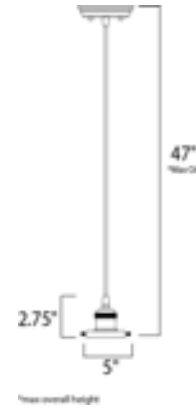

Lighting Your Life Since 1970

Product Specifications - 25018ACP

Job Name:	Job Type:
Quantity:	Comments:

25018ACP
Mini Hi-Bay 1-Light Pendant Cord Hung

Finish

Antique Copper

Glass/Shade

Product Category

Single Pendant

Lamping

Number of Bulbs	1
Light Type	Incandescent
Bulb Type	MB
Max Bulb Wattage	60
Max Fixture Wattage	60
Rated Life	
Rated Lumens	±0
Color Temp	
Bulb(s)	Included
Light Up/Down	N/A
Beam Spread	N/A
CRI	N/A
Photo Cell Included	N/A
Ballast/Driver/Transformer	No
Dimmable	N/A

Measurements

Width	5.00"
Height	2.75"
Length	N/A
Extension	N/A
Back Plate Width	N/A
Back Plate Height	N/A
HCO	N/A
Min Overall Height	0.00"
Max Overall Height	61.75"
Hanging Weight	1.50 lbs
Height Adjustable	N/A
Slope	120°
Chain Length	N/A
Wire Length	78"
Canopy Width	N/A
Canopy Height	N/A
Canopy Length	N/A