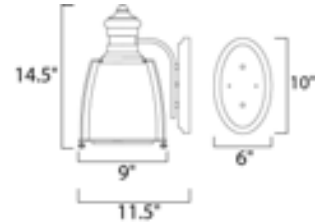

Lighting Your Life Since 1970

Product Specifications - 25007CLBZ

Job Name:	Job Type:
Quantity:	Comments:

25007CLBZ
Hi-Bay 1-Light Wall Sconce

Finish
Bronze

Glass/Shade
Clear Halophane

Product Category
Wall Sconce

Measurements

Width	9.00"
Height	14.50"
Length	N/A
Extension	12"
Back Plate Width	6.00"
Back Plate Height	10.00"
HCO	8.19"
Min Overall Height	0.00"
Max Overall Height	N/A
Hanging Weight	6.60 lbs
Height Adjustable	N/A
Slope	N/A
Chain Length	N/A
Wire Length	N/A
Canopy Width	
Canopy Height	
Canopy Length	N/A