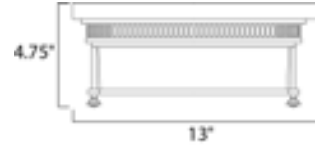

Lighting Your Life Since 1970

Product Specifications - 25000CLBZ

Job Name:	Job Type:
Quantity:	Comments:

25000CLBZ
Hi-Bay 2-Light Flush Mount

Finish
Bronze

Glass/Shade
Clear Halophane

Product Category
Flush Mount

Measurements

Width	13.00"
Height	4.75"
Length	N/A
Extension	N/A
Back Plate Width	N/A
Back Plate Height	N/A
HCO	N/A
Min Overall Height	0.00"
Max Overall Height	N/A
Hanging Weight	5.50 lbs
Height Adjustable	N/A
Slope	N/A
Chain Length	N/A
Wire Length	N/A
Canopy Width	N/A
Canopy Height	N/A
Canopy Length	N/A