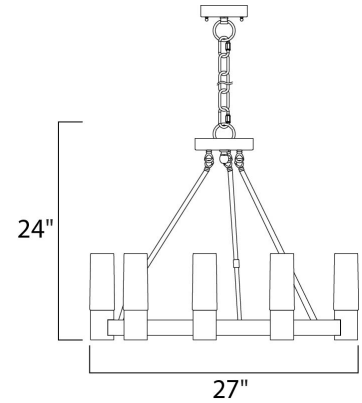

Lighting Your Life Since 1970

Product Specifications - 22418SWNAB

Job Name:	Job Type:
Quantity:	Comments:

22418SWNAB
Contessa 9-Light Chandelier

Finish

Natural Aged Brass

Glass/Shade

Satin White

Product Category

Single-Tier Chandelier

Lamping

Number of Bulbs	9
Light Type	Incandescent
Bulb Type	CA
Max Bulb Wattage	40
Max Fixture Wattage	360
Rated Life	
Rated Lumens	±0
Color Temp	
Bulb(s)	Not Included
Light Up/Down	N/A
Beam Spread	N/A
CRI	N/A
Photo Cell Included	N/A
Ballast/Driver/Transformer	No
Dimmable	N/A

Measurements

Width	27.00"
Height	24.00"
Length	27.00"
Extension	N/A
Back Plate Width	N/A
Back Plate Height	N/A
HCO	N/A
Min Overall Height	0.00"
Max Overall Height	N/A
Hanging Weight	18.70 lbs
Height Adjustable	N/A
Slope	N/A
Chain Length	N/A
Wire Length	180"
Canopy Width	N/A
Canopy Height	N/A
Canopy Length	N/A

Shipping

Carton Weight	23.10 lbs
Carton Width	29"
Carton Height	8"
Carton Length	29"
Carton Cubic Feet	4.15
Master Pack	1
Master Pack Weight	N/A
Master Pack Width	N/A
Master Pack Height	N/A
Master Pack Length	N/A
Master Cubic Feet	N/A
UPS Shippable	Yes