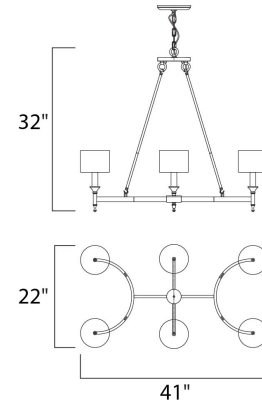

Lighting Your Life Since 1970

Product Specifications - 22376WTPN

Job Name:	Job Type:
Quantity:	Comments:

22376WTPN
Fairmont 6-Light Chandelier

Finish

Polished Nickel

Glass/Shade

Product Category

Measurements

Width	22.00"
Height	32.00"
Length	41.00"
Extension	N/A
Back Plate Width	N/A
Back Plate Height	N/A
HCO	N/A
Min Overall Height	0.00"
Max Overall Height	67.50"
Hanging Weight	19.80 lbs
Height Adjustable	N/A
Slope	N/A
Chain Length	36"
Wire Length	180"
Canopy Width	
Canopy Height	
Canopy Length	N/A

Shipping

Carton Weight	23.10 lbs
Carton Width	22"
Carton Height	12"
Carton Length	40"
Carton Cubic Feet	6.09
Master Pack	1
Master Pack Weight	N/A
Master Pack Width	N/A
Master Pack Height	N/A
Master Pack Length	N/A
Master Cubic Feet	N/A
UPS Shippable	Yes